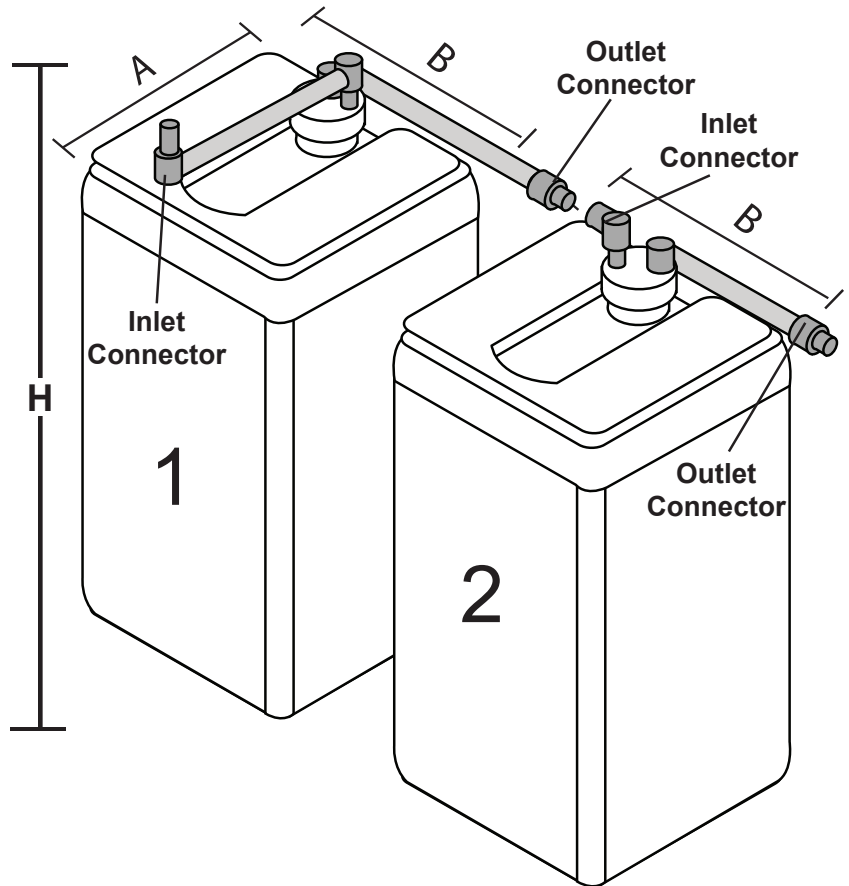

Intelli-Pak Cartridge Specifications

Cartridge for Intelli-Pak 250, 400, 750, & 1000

Cartridges for Intelli-Pak 1500

	250 Cartridge	400 Cartridge	750 Cartridge	1000 Cartridge	1500 Cartridge 1	1500 Cartridge 2
Height (H")	24	24	24	24	24	24
Width (A")	10.5	10.5	10.5	10.5	10.5	10.5
Width (B")	10.5	10.5	10.5	10.5	10.5	10.5
Weight (lbs)	18	22	30	40	40	20
Shipping Dimensions (H"xA"xB")	11.5 x 10.625 x 24.25					