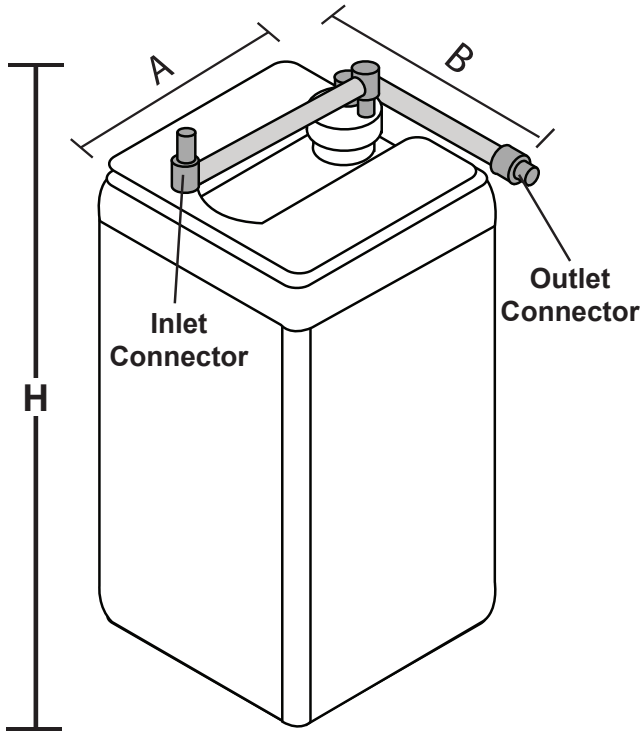

Intelli-Pak Cartridge Specifications

Cartridge for Intelli-Pak 250, 400, 750, & 1000

Cartridges for Intelli-Pak 1500

	250 Cartridge	400 Cartridge	750 Cartridge	1000 Cartridge	1500 Cartridge 1	1500 Cartridge 2
Height (H")	24	24	24	24	24	24
Width (A")	10.5	10.5	10.5	10.5	10.5	10.5
Width (B")	10.5	10.5	10.5	10.5	10.5	10.5
Weight (lbs)	18	22	30	40	40	20
Shipping Dimensions (H"xA"xB")	11.5 x 10.625 x 24.25					